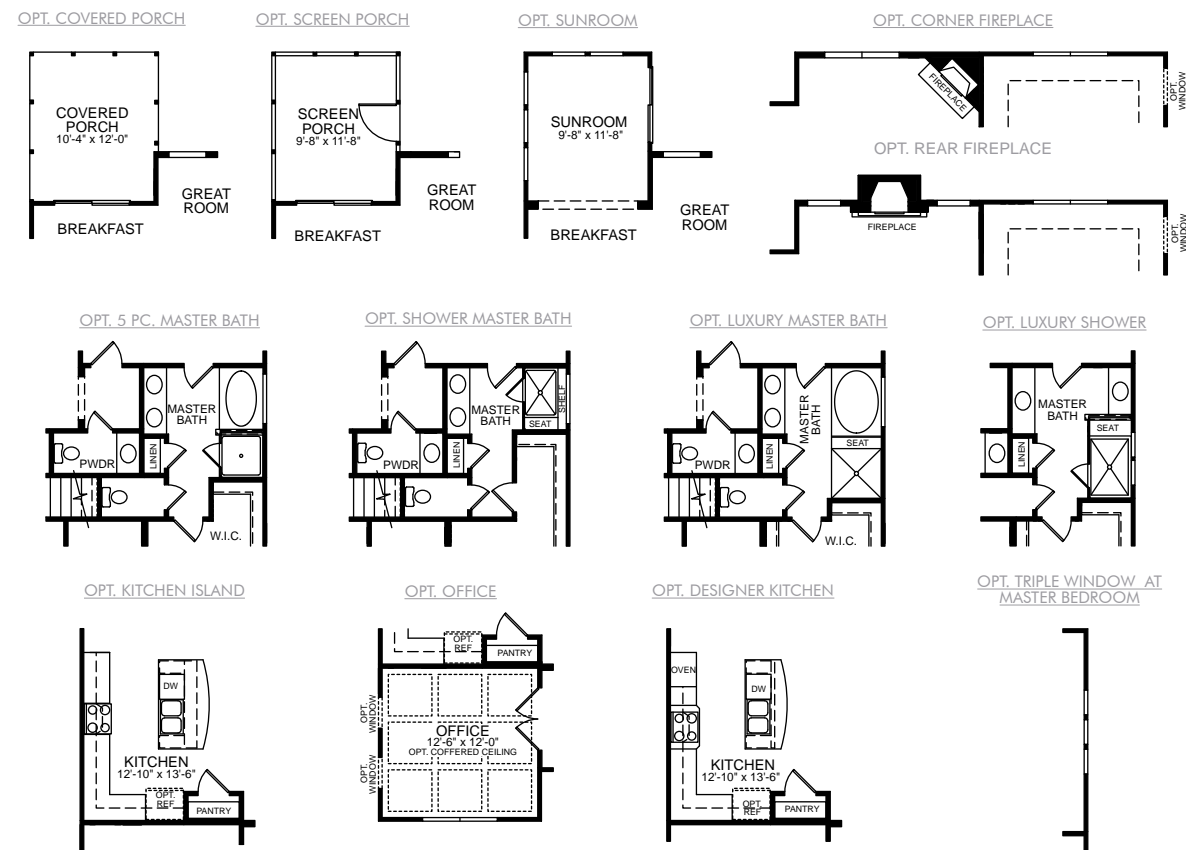

Elevation H

The Raleigh

3 Bed/ 2.5 Bath
2 Car Front Entry Garage on Slab Foundation

The Raleigh • First Floor Plan

The Raleigh • Second Floor Plan

First Floor Options

Second Floor Options